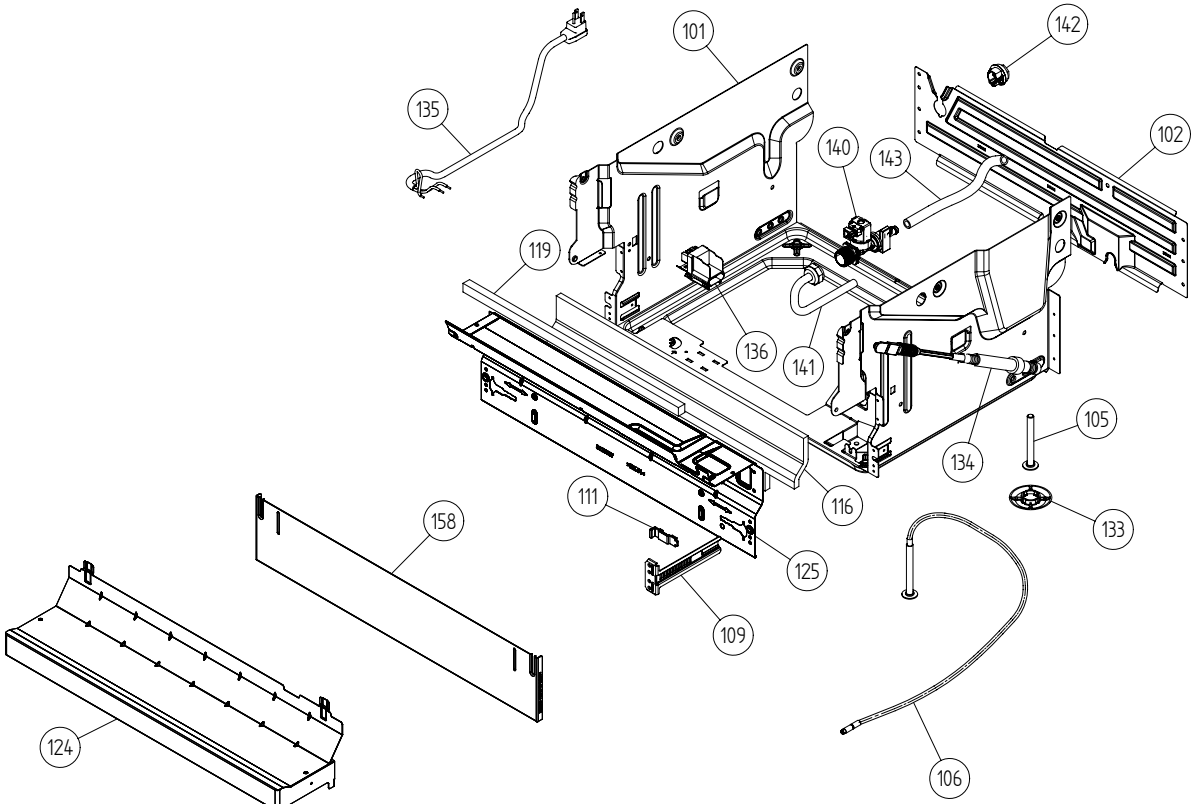

Spare Parts Catalogue

Dishwashers \ 3000 Series
Type: DW20.3
Model: D3251 US Black BiH

Prod. No: 107325102
October 5th 2004

AM Appliances Group

P.O. Box 851805 • Richardson • TX 75085-1805
789 N. Grove Road • Suite 103 • Richardson • TX 75081

Base and related parts

ASKO, D3251 US - Black BiH (DW20.3)

Pos	Spare part No.	Description	Qty	Comment
124	8074293-86	LOWER COVER LOW BLACK	1 Pcs	
125	8076822-86	GUARD PLATE BLACK	1 Pcs	
125	8073707-86	GUARD PLATE BLACK	1 Pcs	
158	8059758-86	KICKPLATE USA BLACK	1 Pcs	

Baskets and related parts

ASKO, D3251 US - Black BiH (DW20.3)

Pos	Spare part No.	Description	Qty	Comment
247	8074342-86	TRIM STRIP LEFT USA BLACK	1 Pcs	
248	8074343-86	TRIM STRIP RIGHT USA BLACK	1 Pcs	

Inner door, panel and related parts

ASKO, D3251 US - Black BiH (DW20.3)

Pos	Spare part No.	Description	Qty	Comment
512	8073488-86	HANDLE COOKER BLACK	1 Pcs	
520	8074497-BB-86	FRONT DOOR MOUNTED EU MOD BL	1 Pcs	