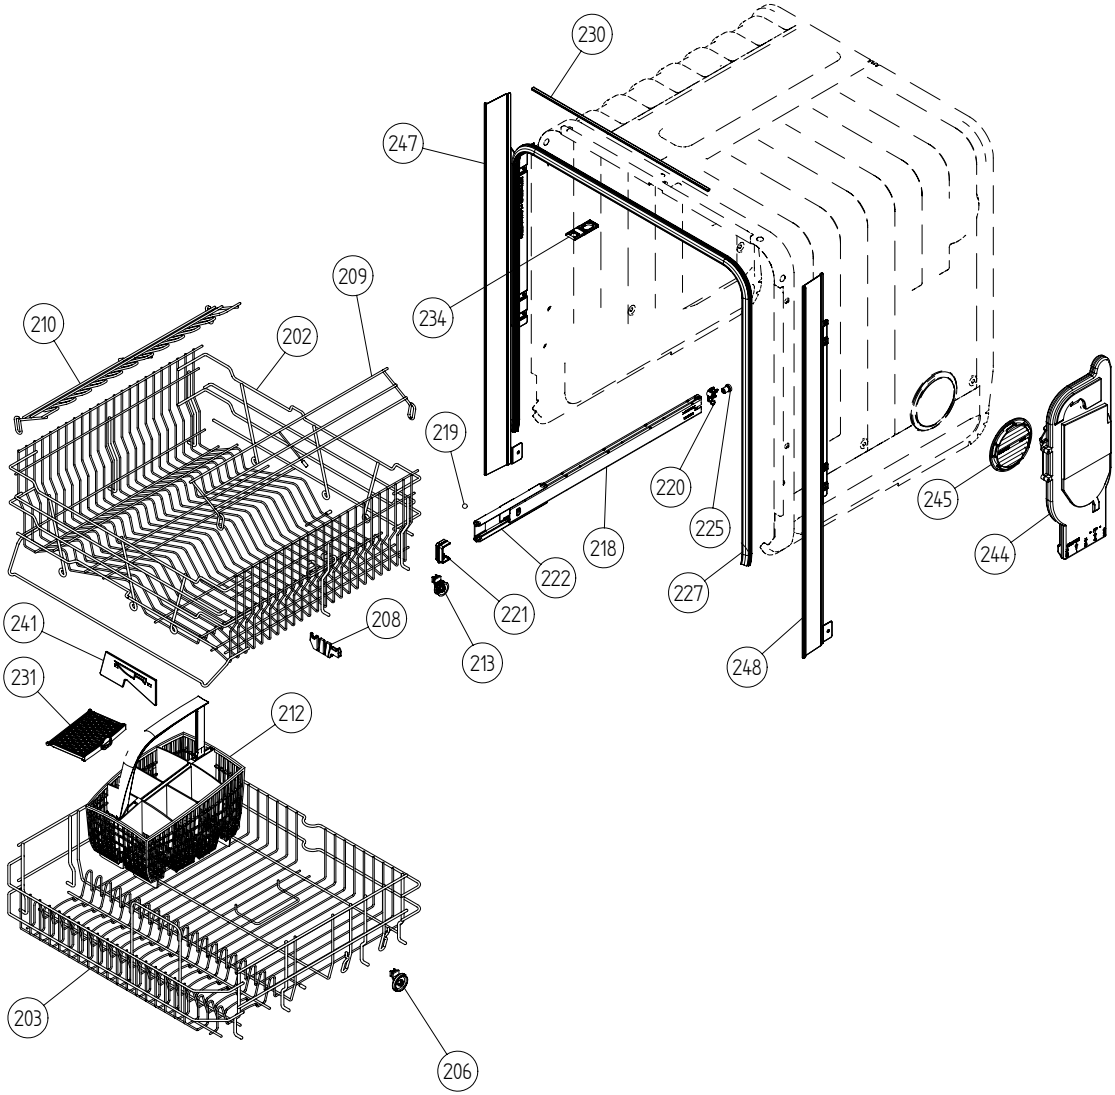

Spare Parts Catalogue

Dishwashers \ 3000 Series
Type: DW20.3
Model: D3251 US Black BiH

Prod. No: 107325102
October 5th 2004

AM Appliances Group

P.O. Box 851805 • Richardson • TX 75085-1805
789 N. Grove Road • Suite 103 • Richardson • TX 75081

Base and related parts

ASKO, D3251 US - Black BiH (DW20.3)

Pos	Spare part No.	Description	Qty	Comment
124	8074293-86	LOWER COVER LOW BLACK	1 Pcs	
125	8076822-86	GUARD PLATE BLACK	1 Pcs	
125	8073707-86	GUARD PLATE BLACK	1 Pcs	
158	8059758-86	KICKPLATE USA BLACK	1 Pcs	

Baskets and related parts

ASKO, D3251 US - Black BiH (DW20.3)

Pos	Spare part No.	Description	Qty	Comment
247	8074342-86	TRIM STRIP LEFT USA BLACK	1 Pcs	
248	8074343-86	TRIM STRIP RIGHT USA BLACK	1 Pcs	

Inner door, panel and related parts

ASKO, D3251 US - Black BiH (DW20.3)

Pos	Spare part No.	Description	Qty	Comment
512	8073488-86	HANDLE COOKER BLACK	1 Pcs	
520	8074497-BB-86	FRONT DOOR MOUNTED EU MOD BL	1 Pcs	