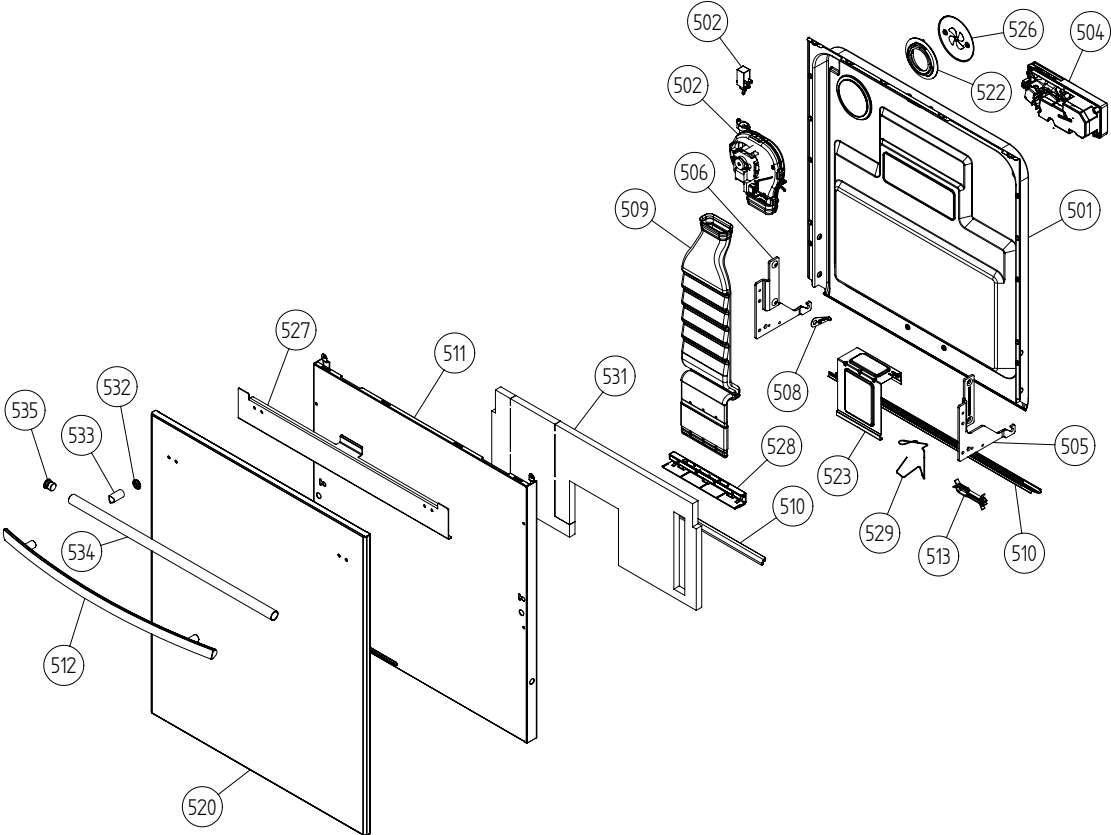

Base and related parts

ASKO, D3251 US - Black BiH (DW20.3)

Pos	Spare part No.	Description	Qty	Comment
124	8074293-86	LOWER COVER LOW BLACK	1 Pcs	
125	8076822-86	GUARD PLATE BLACK	1 Pcs	
125	8073707-86	GUARD PLATE BLACK	1 Pcs	
158	8059758-86	KICKPLATE USA BLACK	1 Pcs	

Baskets and related parts

ASKO, D3251 US - Black BiH (DW20.3)

Pos	Spare part No.	Description	Qty	Comment
247	8074342-86	TRIM STRIP LEFT USA BLACK	1 Pcs	
248	8074343-86	TRIM STRIP RIGHT USA BLACK	1 Pcs	

Inner door, panel and related parts